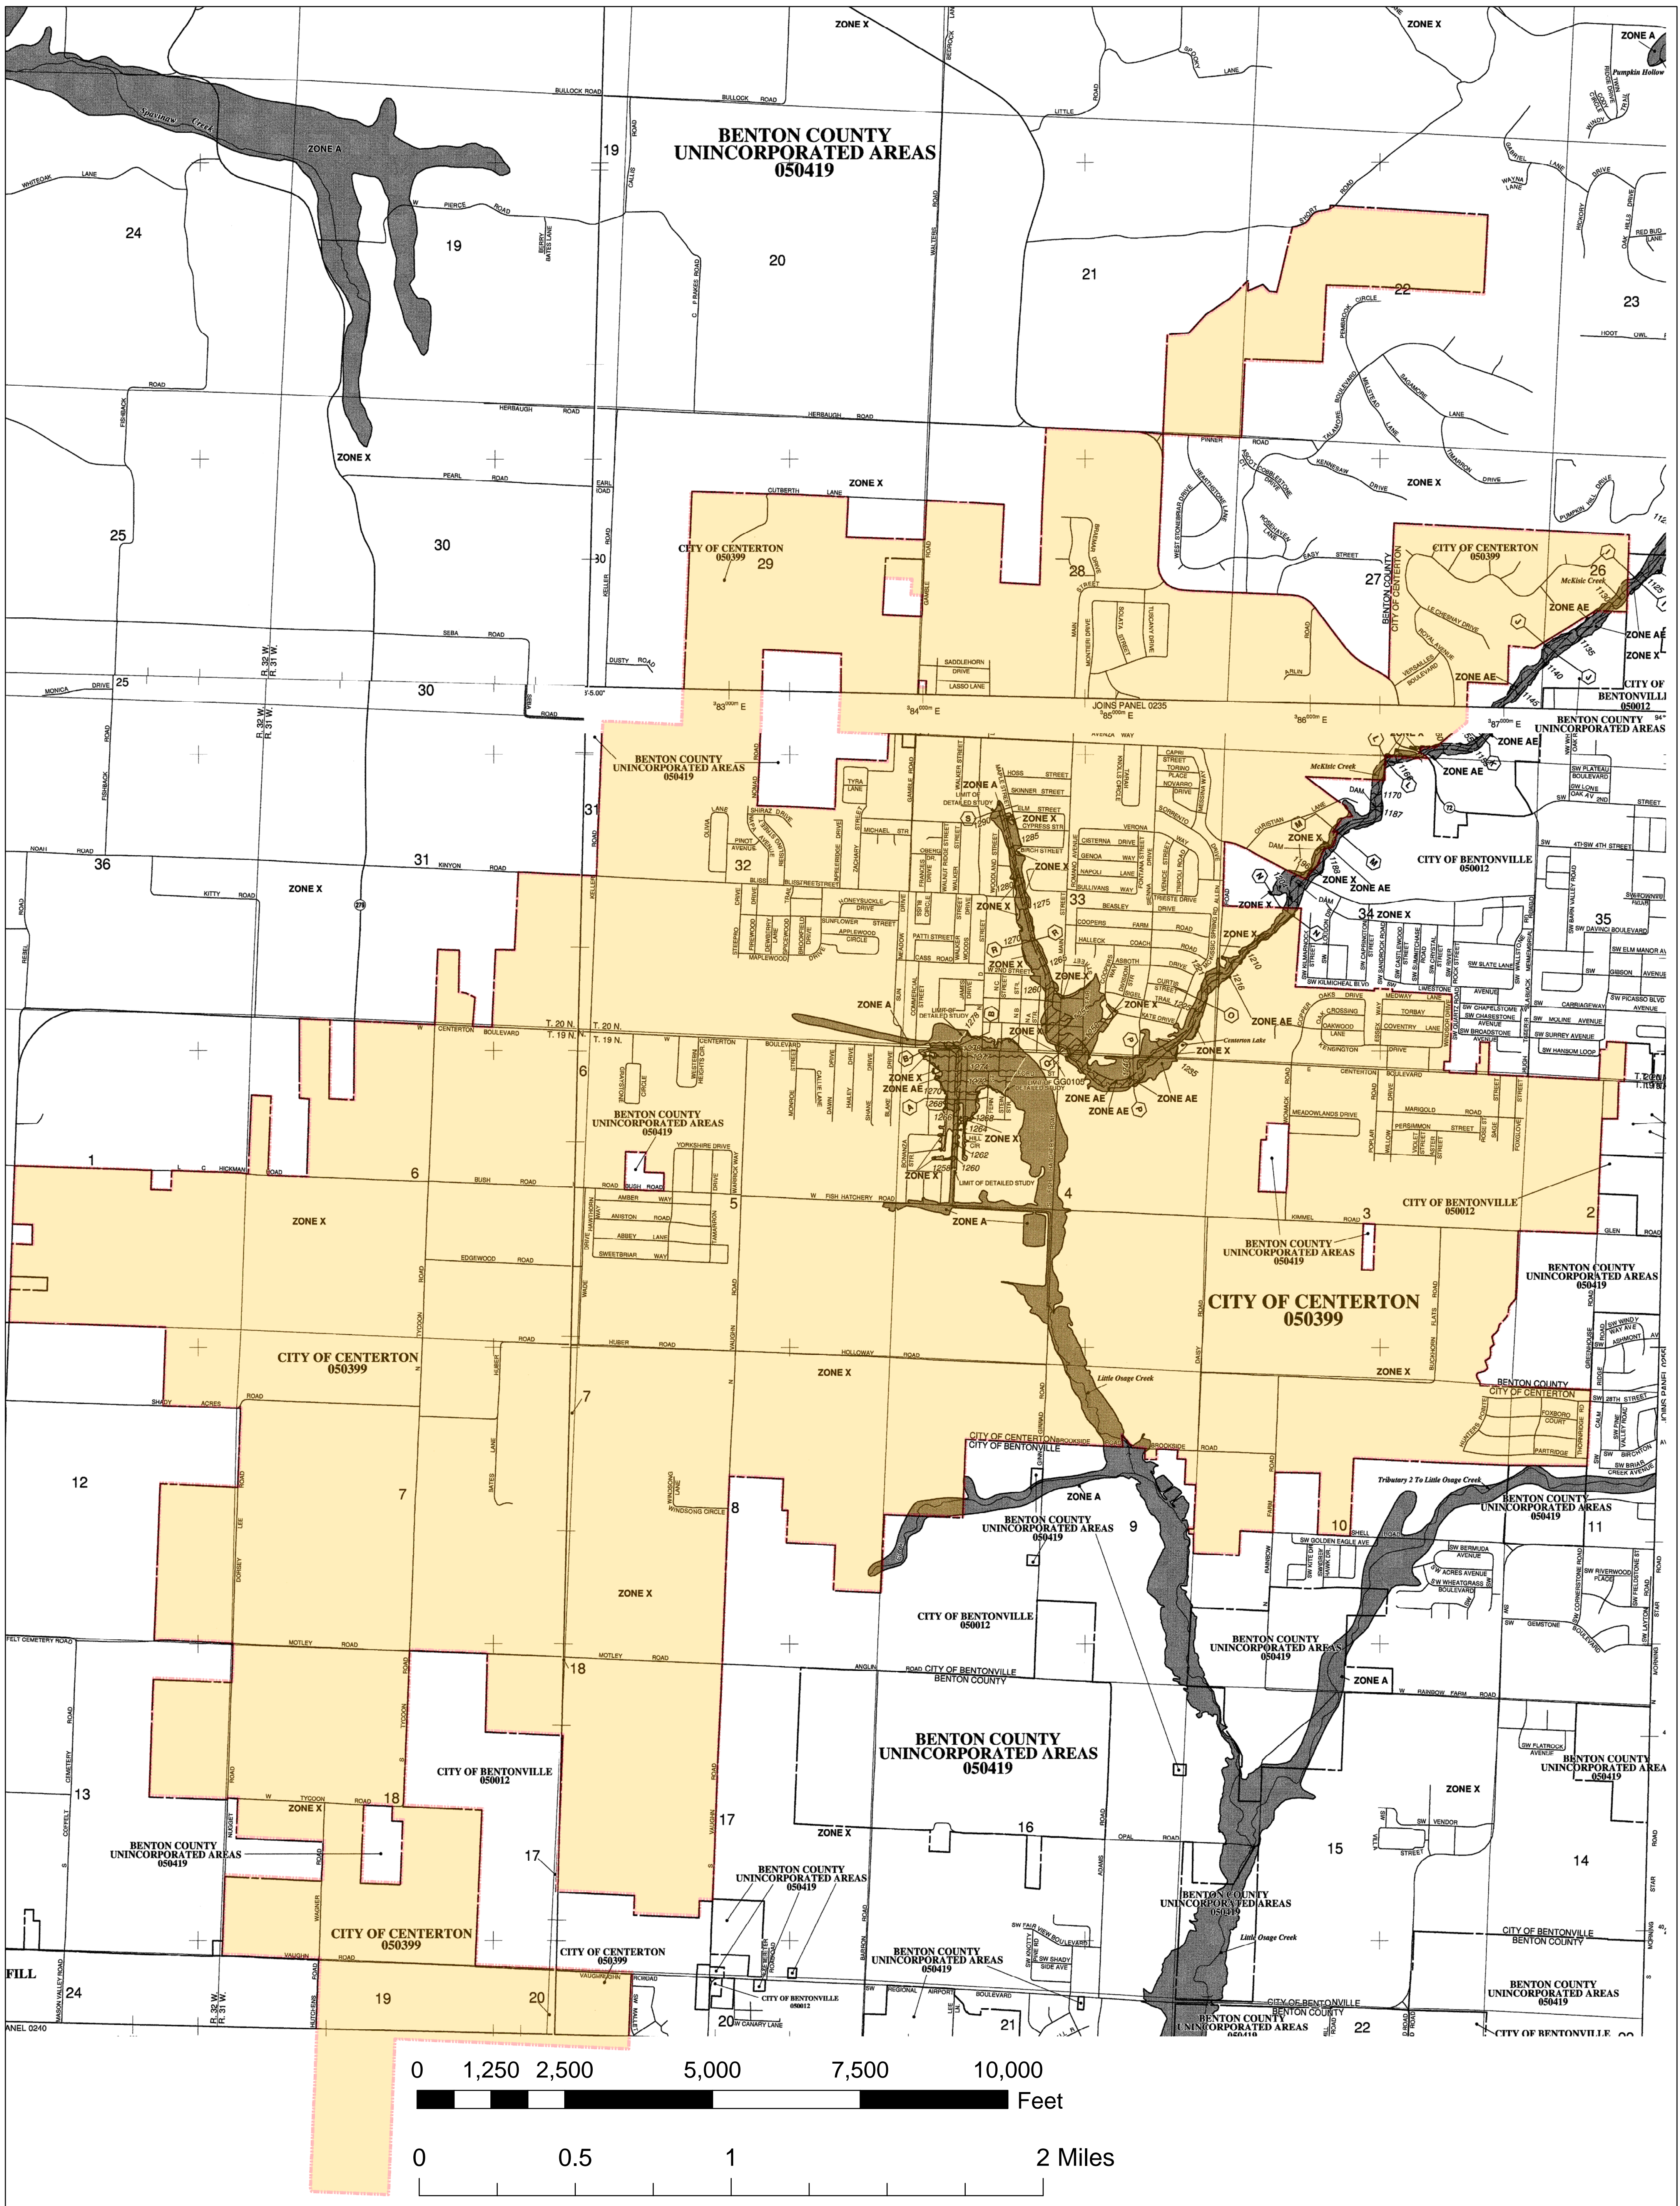

CITY OF CENTERTON, AR FLOOD MAP

Flood Insurance Rate Maps
Benton County
Arkansas and Incorporate Areas

05007C0065J - SEPTEMBER 28, 2007
05007C0070J - SEPTEMBER 28, 2007
05007C0230J - SEPTEMBER 28, 2007
05007C0235J - SEPTEMBER 28, 2007